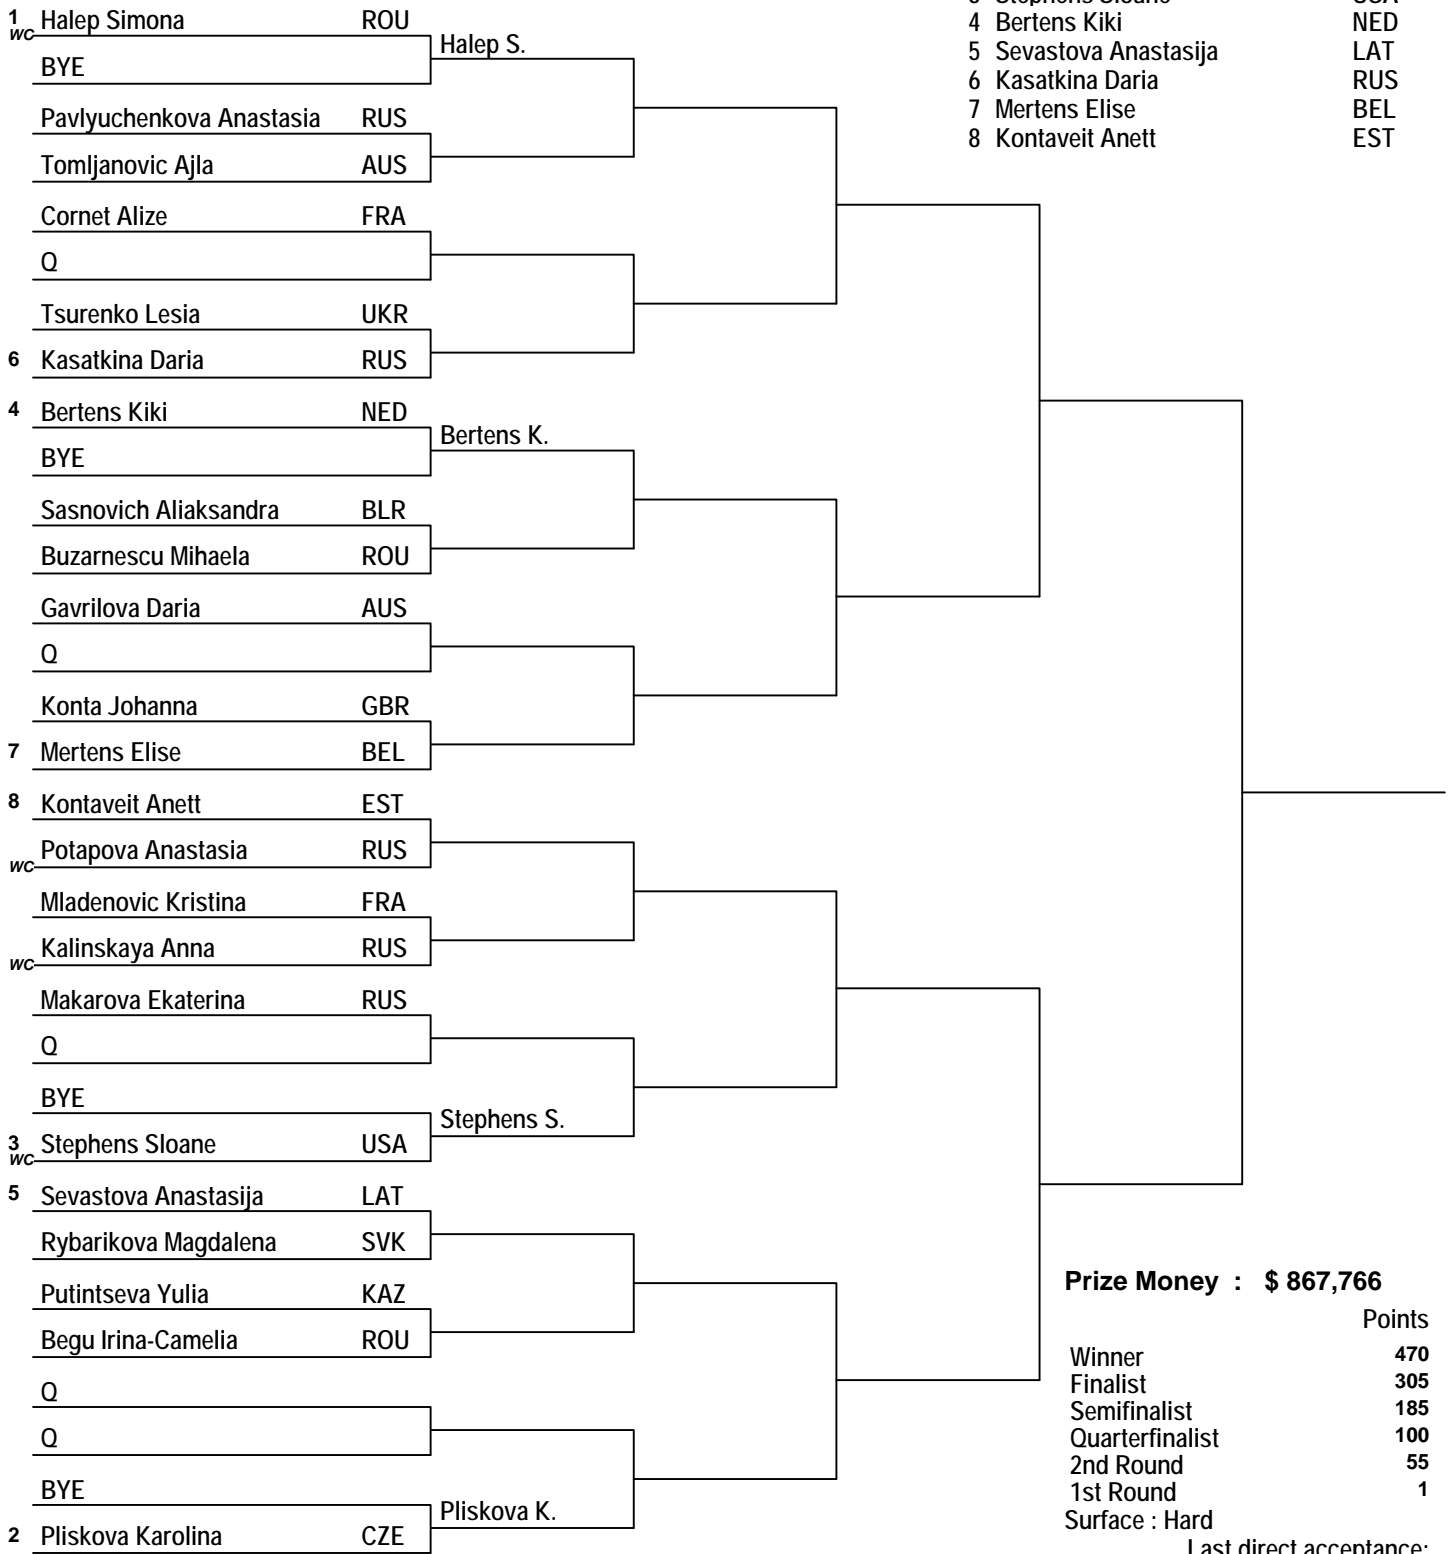

Main draw

Women

Singles

Prize Money : \$ 867,766

	Points
Winner	470
Finalist	305
Semifinalist	185
Quarterfinalist	100
2nd Round	55
1st Round	1

Surface : Hard
Last direct acceptance: